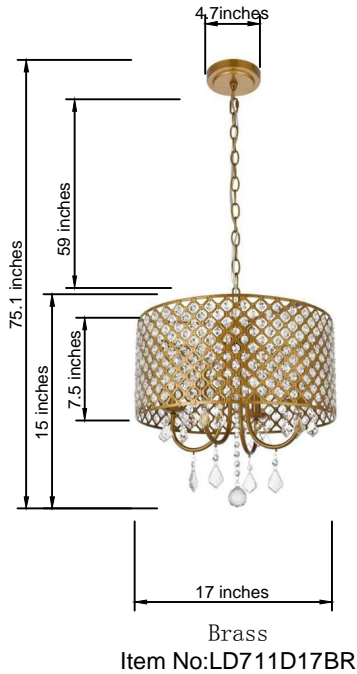

PRODUCT SPECIFICATION SHEET

Elise COLLECTION

Elise 4-Light Brass Pendant Lamp Clear

Black
Item No:LD711D17BK

Chrome
Item No:LD711D17C

Available Finishes

Dimensions

Canopy Size(in)	Ø4.7" H1.0"
Chain/Rod Length	59"
Length	N/A
Width	Ø17"
Height	15"
Maximum Height	75.1"

Specifications

Finish	3 Finishes
Material	Metal+Crystal
Crystal Color	Clear
Type	Pendant Lamp
Hanging Device	Chain
Voltage	110-125V
Dimmable	Yes
Warranty	1Year Limited
Shipment Type	Small Parcel

Bulb / Socket

Socket Type	E12
Number of Lights	4
Wattage/Bulb	160W
Included	No

Installation

Indoor/Outdoor	Indoor
Dry/Wet/Damp	Dry
Weight	7.81 LBS
Wire Length	78.7"
Safety Rating	ETL Listed